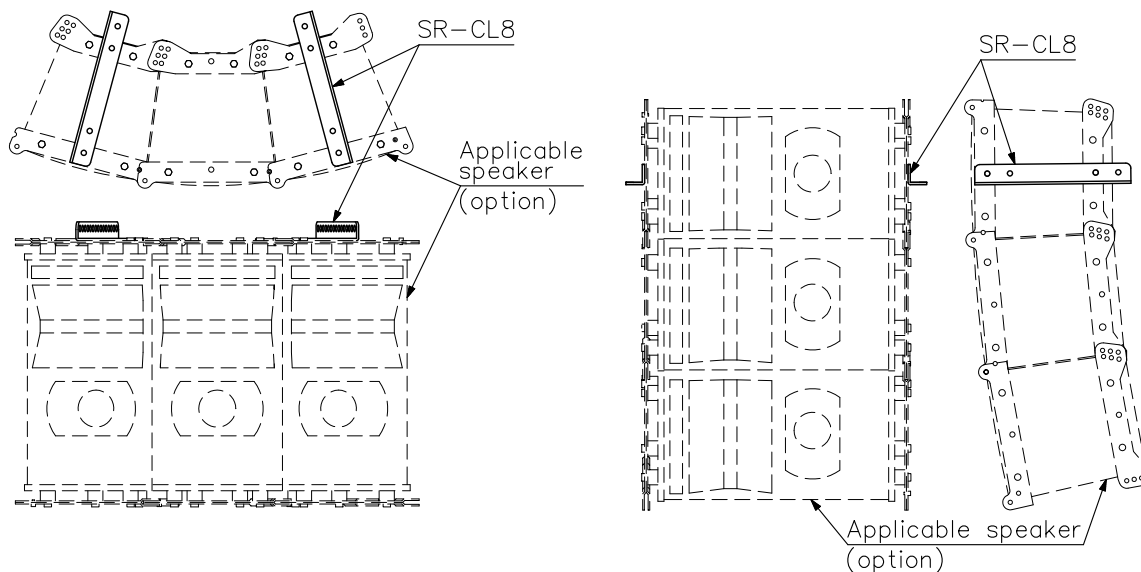

DESCRIPTION

The SR-CL8 Cluster Bracket is used for flying the SR-C8L or SR-C8S Line array speakers. It comes in a set of 2 brackets.

SPECIFICATIONS

Applicable Speaker	SR-C8L, SR-C8S
Number of Speakers to be Mounted	Max. 4
Finish	Steel plate, black, paint
Weight	1.5 kg (3.31 lb) (1 pair)
Accessory	mounting bolt (M10) ×4

APPEARANCE

Example of flying system (scale: 1/15)

UNIT: mm SCALE: 1/3