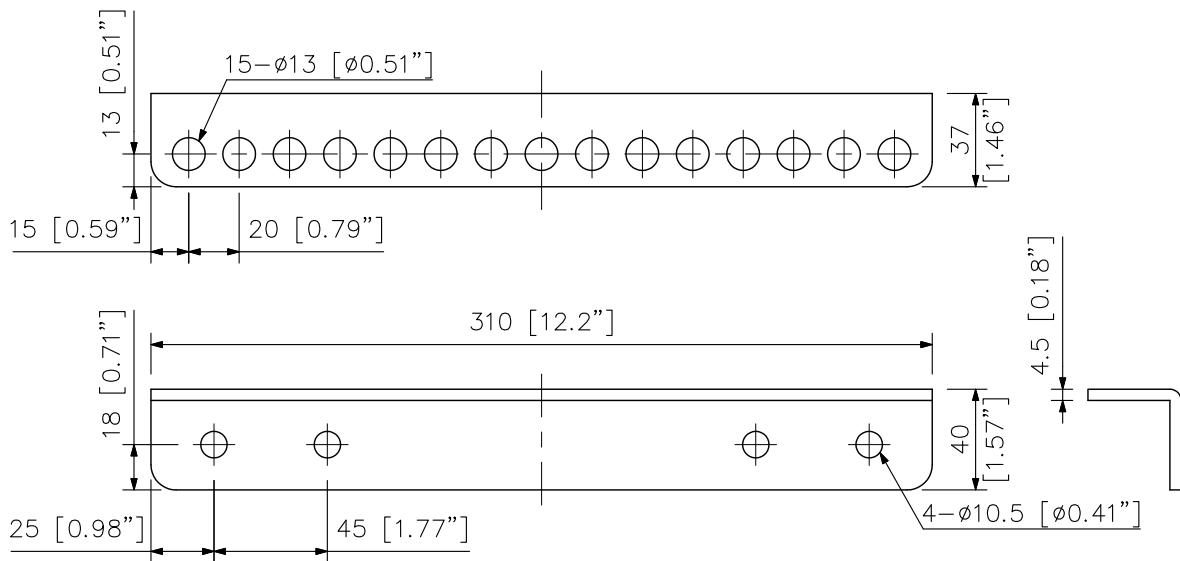

DESCRIPTION

The SR-CL8 Cluster Bracket is used for flying the SR-C8L or SR-C8S Line array speakers. It comes in a set of 2 brackets.

SPECIFICATIONS

Applicable Speaker	SR-C8L, SR-C8S
Number of Speakers to be Mounted	Max. 4
Finish	Steel plate, black, paint
Weight	1.5 kg (3.31 lb) (1 pair)
Accessory	mounting bolt (M10) ×4

APPEARANCE

Example of flying system (scale: 1/15)

UNIT: mm SCALE: 1/3