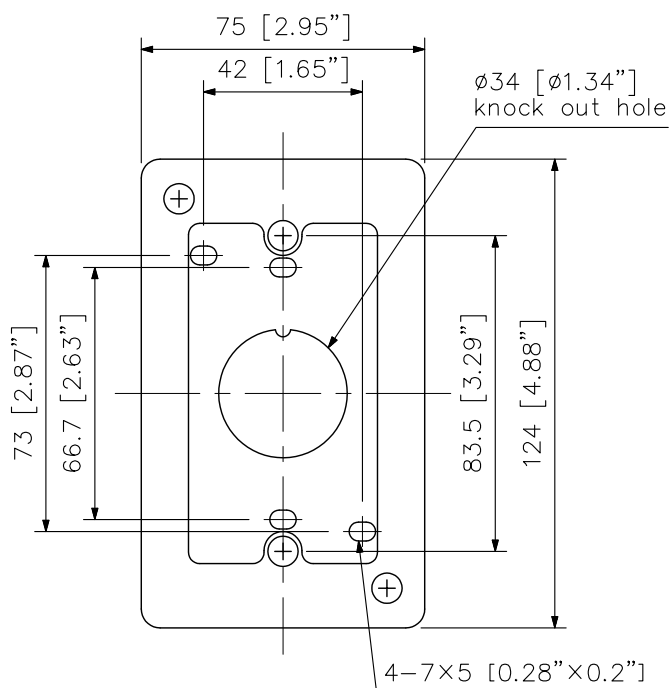

■DESCRIPTION

The YC-802 is a wall-mount box.

■SPECIFICATIONS

Finish	Surface-treated steel plate, white
Dimensions	75 (W) × 124 (H) × 50.5 (D) mm (2.95" × 4.88" × 1.99")
Weight	360 g (0.79 lb)

■APPEARANCE

Front View

Right Side View

Bottom View

UNIT:mm SCALE:1/2