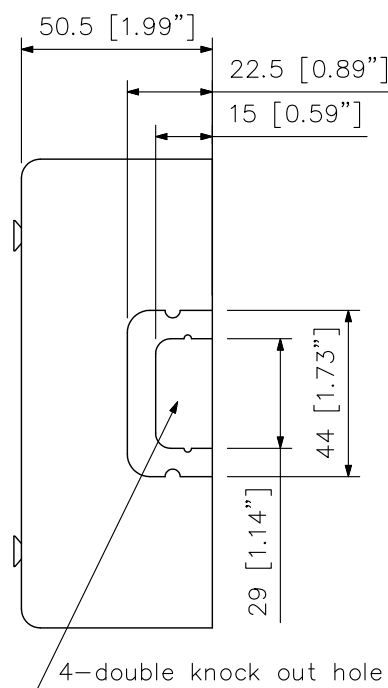

■DESCRIPTION

The YC-802 is a wall-mount box.

■SPECIFICATIONS

Finish	Surface-treated steel plate, white
Dimensions	75 (W) × 124 (H) × 50.5 (D) mm (2.95" × 4.88" × 1.99")
Weight	360 g (0.79 lb)

■APPEARANCE

Front View

Right Side View

Bottom View

UNIT:mm SCALE:1/2