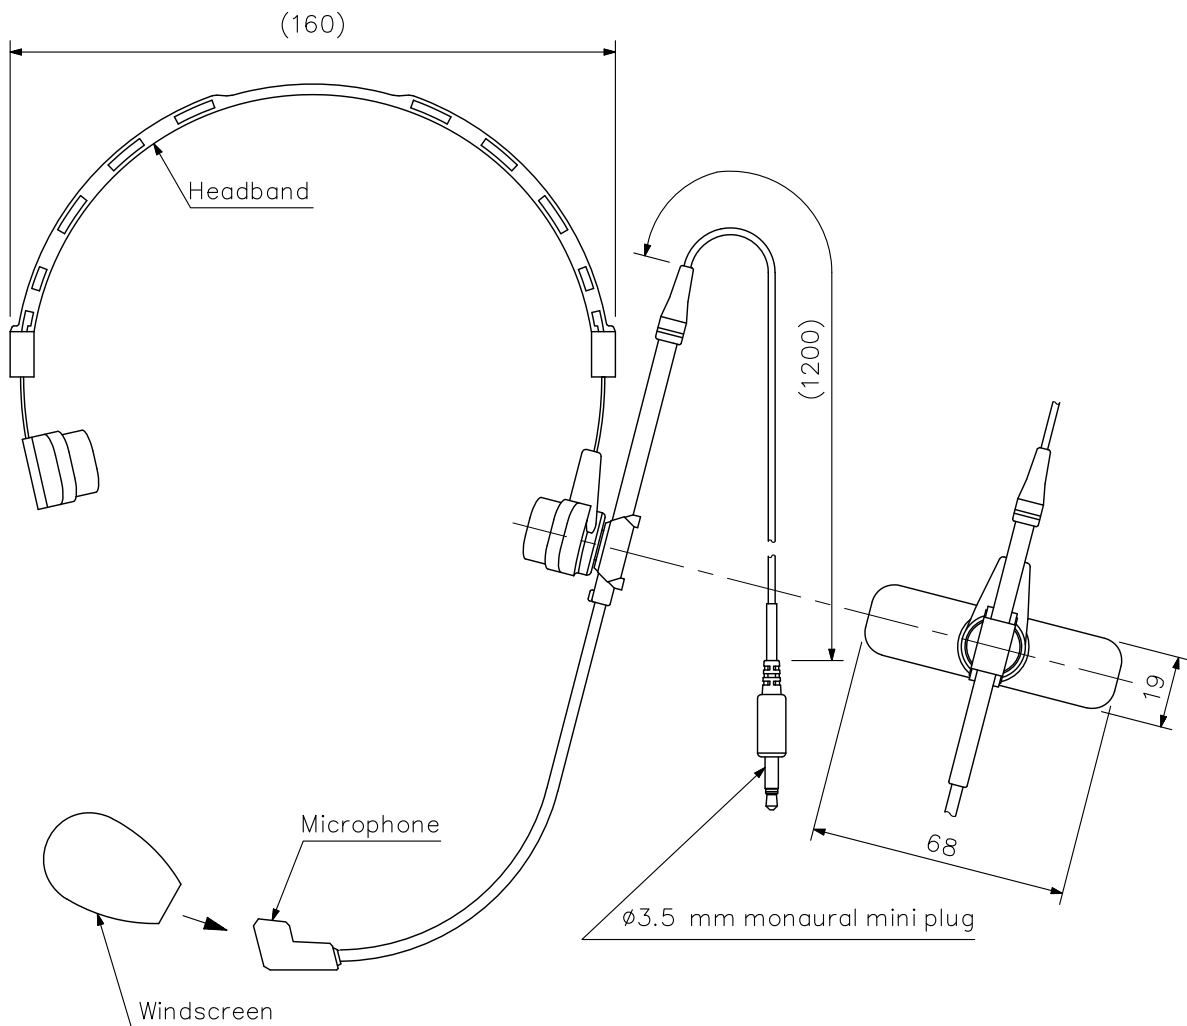

## DESCRIPTION

The YP-M301 is a Headset Microphone designed to be exclusively used with an optional WM-2100 Portable Transmitter.

## SPECIFICATIONS

Type	Electret condenser type
Directivity	Unidirectional
Sensitivity	-44 dB (0 dB = 1 V/Pa, 1 kHz)
Maximum Input Level	115 dB SPL
Cord Length	1.2 m
Terminal	Ø3.5 mm monaural mini plug
Finish	Headband: ABS resin, black
Weight	45 g (cable included)
Accessory	Storage case *1, Windscreen *2

## APPEARANCE

UNIT:mm SCALE:1/2

Note: Numerical values in parentheses are for reference only.