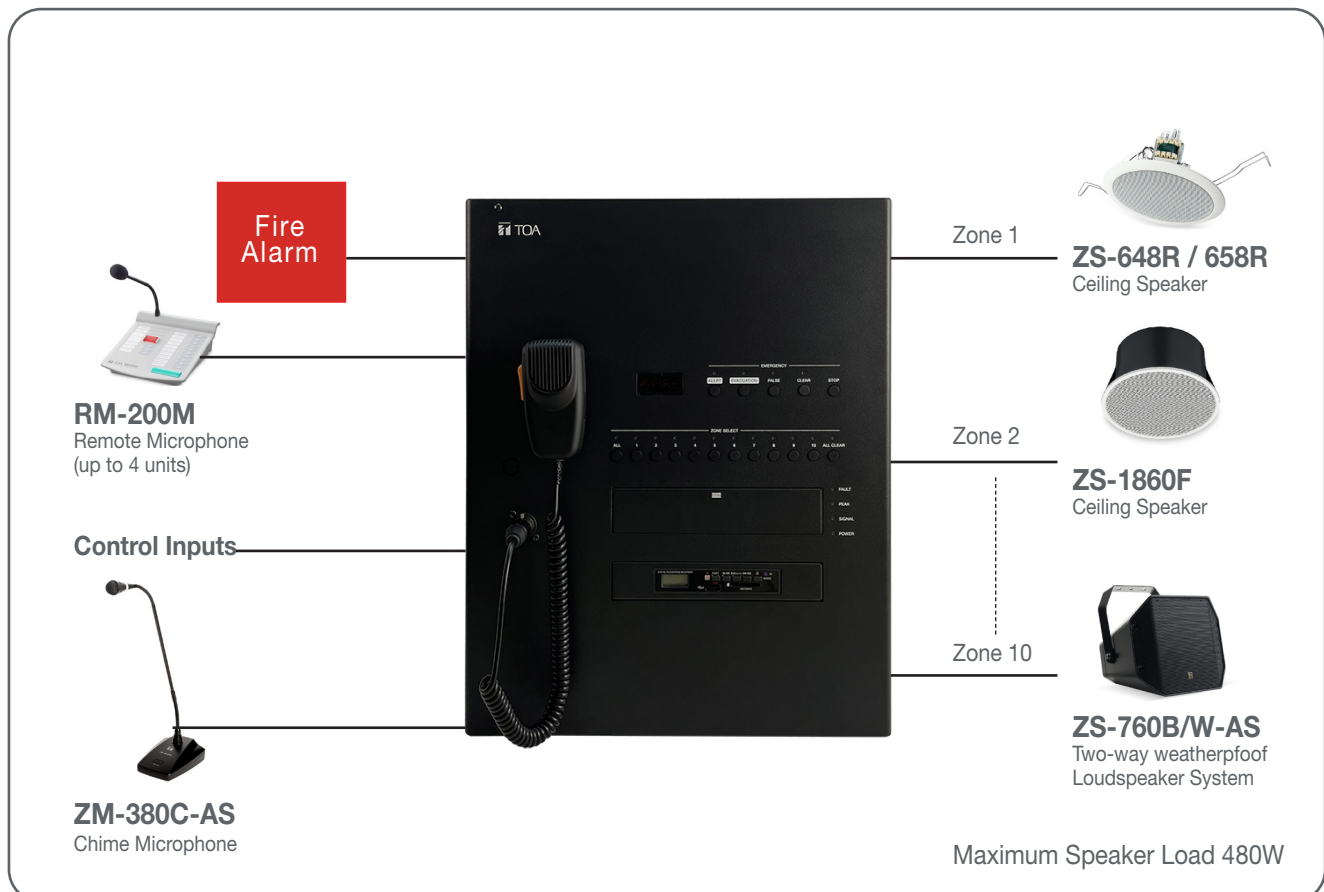

Z-FV2148W-AS

Wall-Mount Voice Evacuation System

Z-FV2148W-AS is a compact and lightweight Voice Evacuation wall mount system. It is designed for both general and emergency purpose broadcast. The wall mount system is comprised of the 4 pre-recorded Voice Evacuation messages, 480W digital power amplifier modules, speaker zone selector, and can connect up to 4 remote microphones. The Z-FV2148W-AS can link with fire alarm panel. Emergency messages are automatically broadcast when the fire alarm is activated.

System Features

- Wall Mount Voice Evacuation System
- Compact all in one
- Fireman Microphone
- 10 speaker zones, 480W rated output
- Build-in 4-emergency messages
- Link with fire alarm panel
- Connect up to 4 x RM-200M remote microphones
- MP3 Player

System Application