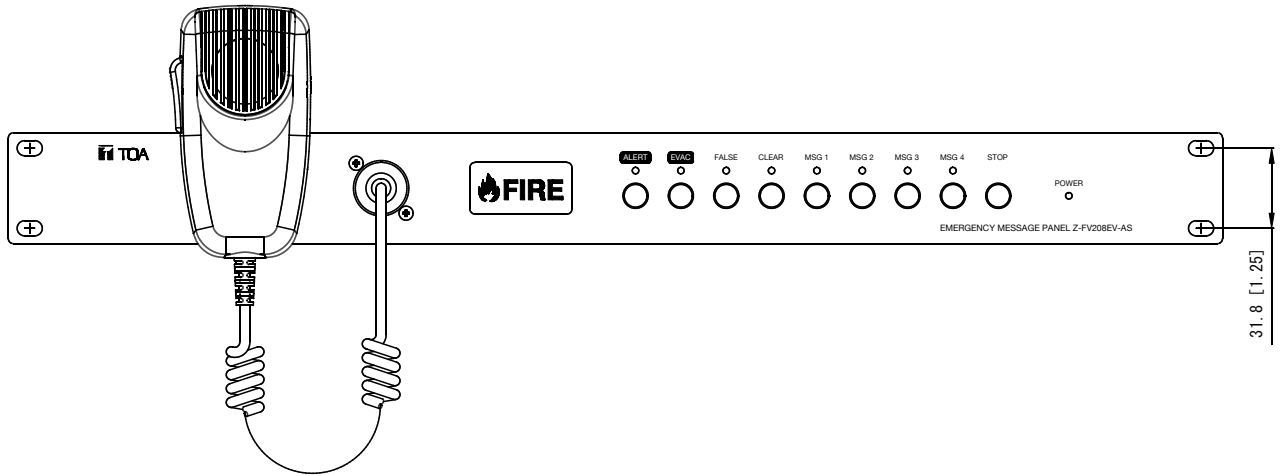

■ APPEARANCE

Front View