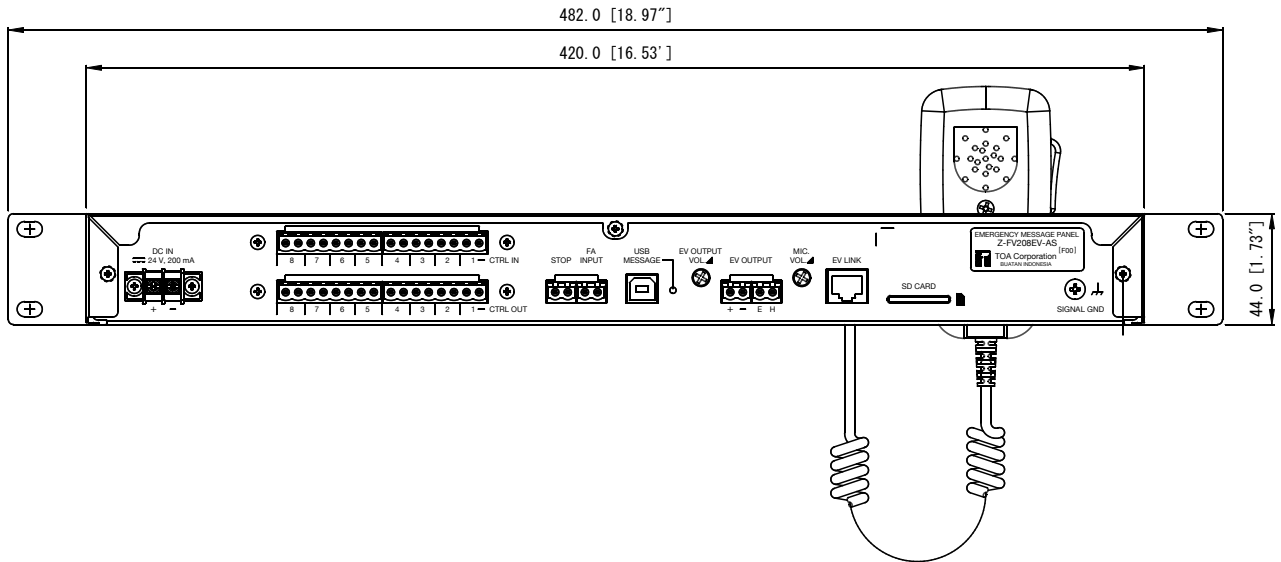

■ APPEARANCE

Front View

Rear View

Side View