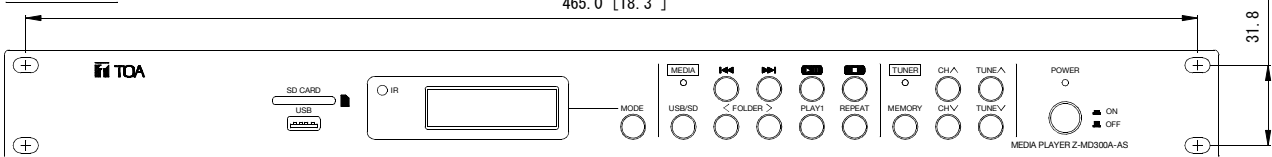

## DESCRIPTION

TOA's Z-MD300A-AS is a media player and digital processing FM radio tuner. the unit has a USB and SD card slot that allows MP3 Playback and also has a Bluetooth function for receiving audio signals. the Radio Has the capability to store up to 30 channels. the unit can be mounted on a EIA equipment rack.

## SPECIFICATIONS

Power Source	24 V DC M3 Screw terminal or DC socket connector
Current Consumption	350 mA
Frequency Response	20 – 20,000 Hz, ±3 dB
Tuner Receiving Frequency	87.5 – 108 MHz (50 kHz step)
Audio Input	USB port for memory stick (up to 32 GB, Type file: MP3 file) SD card slot (up to 32 GB, Type file: MP3 file) FM antenna terminals Bluetooth
Audio Output	RCA audio output L and R channels for PRIORITY RCA audio output L and R channels for TUNER RCA audio output L and R channels for USB/SD/BLUETOOTH
Control Input	Play track 1 – 3, Play All, Stop : No-voltage make contact input, open voltage : 24 V DC, Short circuit current : Under 5 mA, Removable terminal block
Channels of memory Tuner	30 Channels in total for FM broadcasts
Indicators	LCD Display Light Blue 3 LED Indicator Light Green
Operation Temperature	0 °C to +40 °C
Operation Humidity	Under 90% RH (no condensation)
Finish	Front Panel : Aluminum, Black, Anodize Case : Steel Plate, Black, Painting
Dimensions	482 (W) x 44 (H) x 229.5 (D) mm (18.97" x 1.73" x 9.03")
Weight	2.1 kg
Accessories	Remote Control ...1, Antenna FM Radio ...1, Removable terminal plug (2 pins) ...1, Removable terminal plug (3 pins) ...2

## APPEARANCE

Front View

Rear View

Side View

Remote Control View

UNIT:mm SCALE:1/3