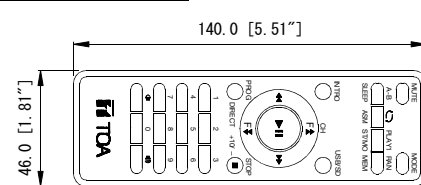

## SPECIFICATIONS

Power Source	24 V DC M3 Screw terminal or DC socket connector
Current Consumption	350 mA
Frequency Response	20 – 20,000 Hz, ±3 dB
Tuner Receiving Frequency	87.5 – 108 MHz (50 kHz step)
Audio Input	USB port for memory stick (up to 32 GB, Type file: MP3 file) SD card slot (up to 32 GB, Type file: MP3 file) FM antenna terminals Bluetooth
Audio Output	RCA audio output L and R channels for PRIORITY RCA audio output L and R channels for TUNER RCA audio output L and R channels for USB/SD/BLUETOOTH
Control Input	Play track 1 – 3, Play All, Stop : No-voltage make contact input, open voltage : 24 V DC, Short circuit current : Under 5 mA, Removable terminal block
Channels of memory Tuner	30 Channels in total for FM broadcasts
Indicators	LCD Display Light Blue 3 LED Indicator Light Green
Operation Temperature	0 °C to +40 °C
Operation Humidity	Under 90% RH (no condensation)
Finish	Front Panel : Aluminum, Black, Anodize Case : Steel Plate, Black, Painting
Dimensions	482 (W) x 44 (H) x 229.5 (D) mm (18.97" x 1.73" x 9.03")
Weight	2.1 kg
Accessories	Remote Control ...1, Antenna FM Radio ...1, Removable terminal plug (2 pins) ...1, Removable terminal plug (3 pins) ...2

## APPEARANCE

Front View

Rear View

Side View

Remote Control View

UNIT:mm SCALE:1/3