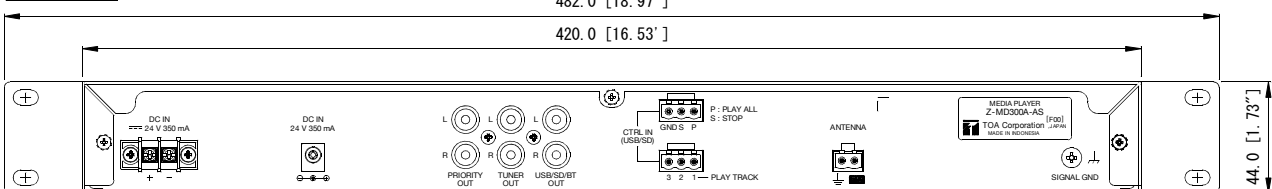

## SPECIFICATIONS

Power Source	24 V DC M3 Screw terminal or DC socket connector
Current Consumption	350 mA
Frequency Response	20 – 20,000 Hz, ±3 dB
Tuner Receiving Frequency	87.5 – 108 MHz (50 kHz step)
Audio Input	USB port for memory stick (up to 32 GB, Type file: MP3 file) SD card slot (up to 32 GB, Type file: MP3 file) FM antenna terminals Bluetooth
Audio Output	RCA audio output L and R channels for PRIORITY RCA audio output L and R channels for TUNER RCA audio output L and R channels for USB/SD/BLUETOOTH
Control Input	Play track 1 – 3, Play All, Stop : No-voltage make contact input, open voltage : 24 V DC, Short circuit current : Under 5 mA, Removable terminal block
Channels of memory Tuner	30 Channels in total for FM broadcasts
Indicators	LCD Display Light Blue 3 LED Indicator Light Green
Operation Temperature	0 °C to +40 °C
Operation Humidity	Under 90% RH (no condensation)
Finish	Front Panel : Aluminum, Black, Anodize Case : Steel Plate, Black, Painting
Dimensions	482 (W) x 44 (H) x 229.5 (D) mm (18.97" x 1.73" x 9.03")
Weight	2.1 kg
Accessories	Remote Control ...1, Antenna FM Radio ...1, Removable terminal plug (2 pins) ...1, Removable terminal plug (3 pins) ...2

## APPEARANCE

Front View

Rear View

Side View

Remote Control View

UNIT:mm SCALE:1/3