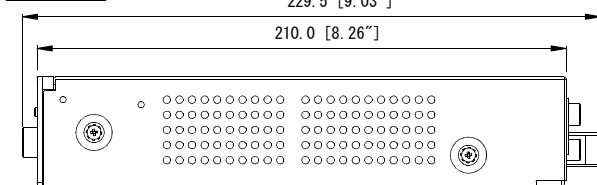

## SPECIFICATIONS

Power Source	24 V DC M3 Screw terminal or DC socket connector
Current Consumption	350 mA
Frequency Response	20 – 20,000 Hz, ±3 dB
Tuner Receiving Frequency	87.5 – 108 MHz (50 kHz step)
Audio Input	USB port for memory stick (up to 32 GB, Type file: MP3 file) SD card slot (up to 32 GB, Type file: MP3 file) FM antenna terminals Bluetooth
Audio Output	RCA audio output L and R channels for PRIORITY RCA audio output L and R channels for TUNER RCA audio output L and R channels for USB/SD/BLUETOOTH
Control Input	Play track 1 – 3, Play All, Stop : No-voltage make contact input, open voltage : 24 V DC, Short circuit current : Under 5 mA, Removable terminal block
Channels of memory Tuner	30 Channels in total for FM broadcasts
Indicators	LCD Display Light Blue 3 LED Indicator Light Green
Operation Temperature	0 °C to +40 °C
Operation Humidity	Under 90% RH (no condensation)
Finish	Front Panel : Aluminum, Black, Anodize Case : Steel Plate, Black, Painting
Dimensions	482 (W) x 44 (H) x 229.5 (D) mm (18.97" x 1.73" x 9.03")
Weight	2.1 kg
Accessories	Remote Control ...1, Antenna FM Radio ...1, Removable terminal plug (2 pins) ...1, Removable terminal plug (3 pins) ...2

## APPEARANCE

Front View

Rear View

Side View

Remote Control View

UNIT:mm SCALE:1/3