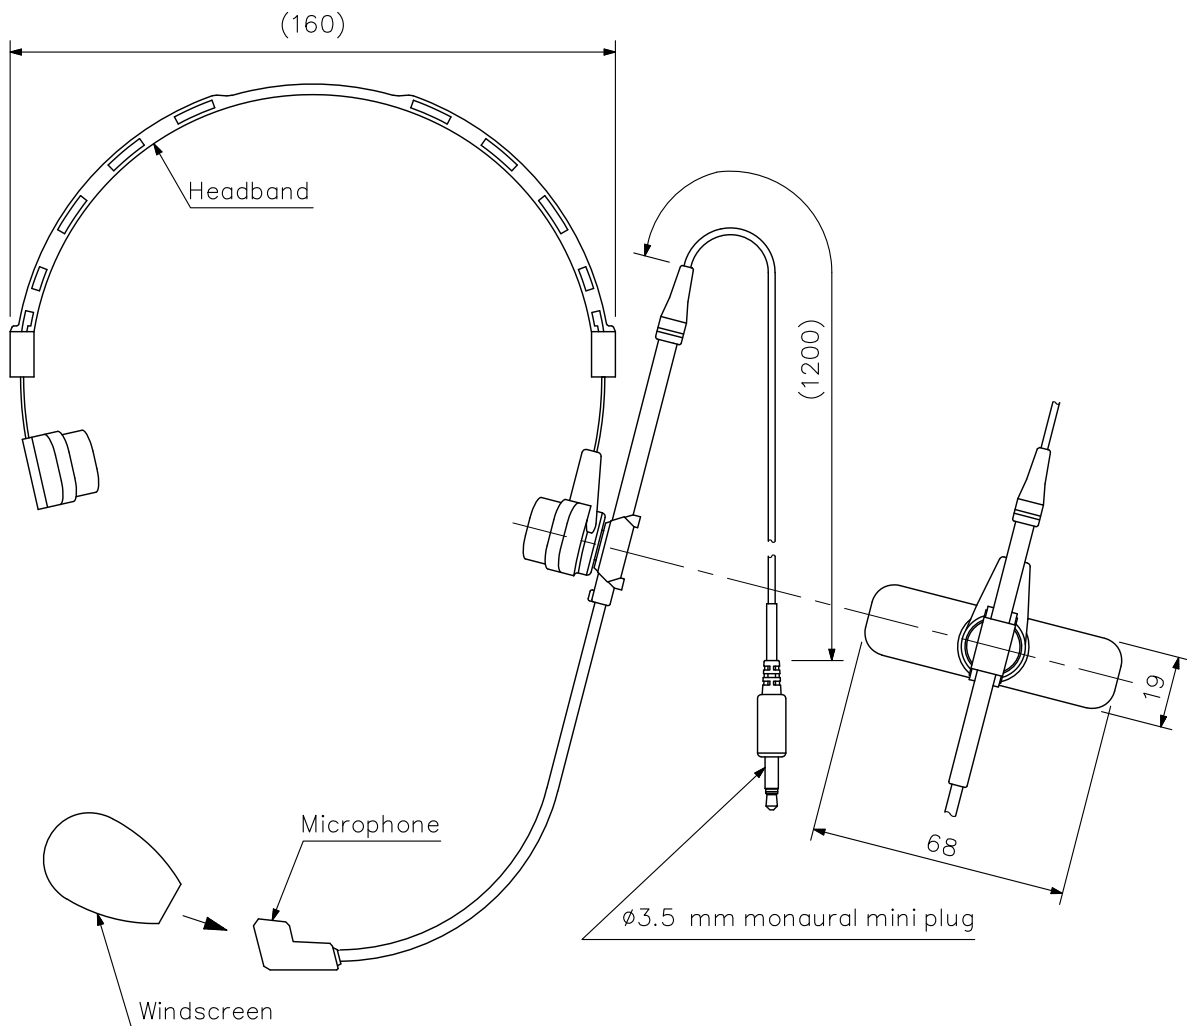

DESCRIPTION

The YP-M301 is a Headset Microphone designed to be exclusively used with an optional WM-2100 Portable Transmitter.

SPECIFICATIONS

Type	Electret condenser type
Directivity	Unidirectional
Sensitivity	-44 dB (0 dB = 1 V/Pa, 1 kHz)
Maximum Input Level	115 dB SPL
Cord Length	1.2 m
Terminal	Ø3.5 mm monaural mini plug
Finish	Headband: ABS resin, black
Weight	45 g (cable included)
Accessory	Storage case *1, Windscreen *2

Note: The headset microphone is not recommended for use in aerobics or other vigorous performance applications.

APPEARANCE

UNIT:mm SCALE:1/2

Note: Numerical values in parentheses are for reference only.