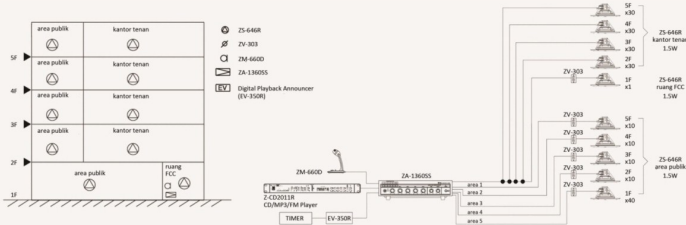

KANTOR

Sistem tatasuara Gedung Kantor :