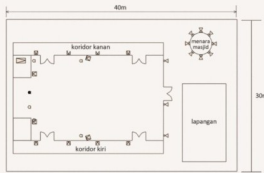

MASJID

Sistem tatasuara Masjid :

- Tersedia 6 input mikropon
- Dapat menggunakan mikropon tanpa kabel
- Dapat memilih area panggilan dengan menggunakan speaker selector (Z-SS1010R)