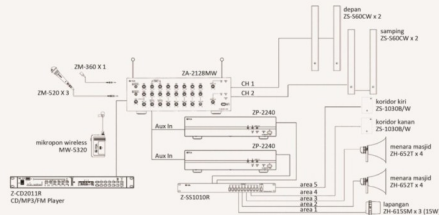

MASJID

Sistem tatasuara Masjid :

- Tersedia 6 input mikropon
- Dapat menggunakan mikropon tanpa kabel
- Dapat memilih area panggilan dengan menggunakan speaker selector (Z-SS1010R)