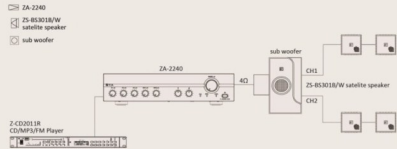

Mixer Amplifier Model ZA-1240SS & ZA-1360SS

Model No	ZA-1240SS	ZA-1360SS
Power Source	AC 230V 50/60Hz	
Rated Output	240W	360W
Power Consumption	252W	350W
Frequency Response	50-18,000 Hz, ± 3dB	
Distortion	Less than 0.3% at 1 kHz, 1/3 Rated Power	
Inputs	MIC 1	-52dBV (2.5mV), 600Ω, Unbalanced, Equivalent to Phone Jack
	MIC 2	-52dBV (2.5mV), 600Ω, Unbalanced, Equivalent to Phone Jack
	MIC 3	-52dBV (2.5mV), 600Ω, Unbalanced, Equivalent to Phone Jack
	AUX 1	-10dBV (316mV), 10KΩ, Unbalanced, RCA Pin Jack
	AUX 2	-10dBV (316mV), 10KΩ, Unbalanced, RCA Pin Jack
Outputs	Speaker Out	Speaker outputs plug-in screw connector
	Direct Line	100V Hi 420 - - Hi 280 - -
	4-16Ω	- - 4-16Ω - - 4-16Ω
	Speaker Selector	- 5 zone selector (all zones simultaneously selectable) plug-in screw
	Pre Out	-1 all call
SN Ratio	Over 65dB (MIC 1 - MIC 3) Over 75dB (AUX 1 - AUX 2)	
Tone Controls	Bass : ± 10dB at 100 Hz Treble : ± 10dB at 10 kHz	
Muting	MIC 1 overrides other input signal with 0-40dB attenuation by voice switch of MIC 1 input level	
Indicators	Power LED, Signal LED	
Finish	Panel : ABS Resin, Black Case : Steel Plate, Black	
Dimensions	420(W) x 110(H) x 384(D) mm	
Weight	12.8 kg	14.6 kg
Accessory	AC Power Cord (1pc)	

KAFE/RESTORAN

Sistem tatasuara Kafe / Restoran :