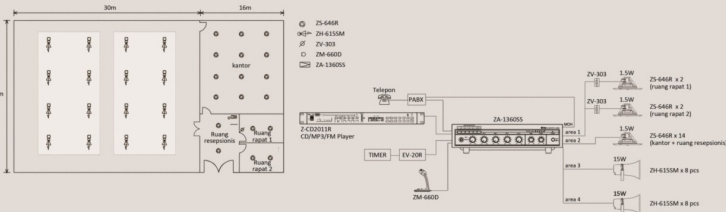

PABRIK

Sistem tatasuara Pabrik :

- Dapat memutar pesan yang sudah direkam, sesuai dengan waktu pengumuman
- Dapat mendistribusikan latar belakang musik ketika jam istirahat
- Pengumuman dapat dilakukan dari meja resepsionis
- PABX dapat disambungkan ke amplifier untuk panggilan melalui telepon