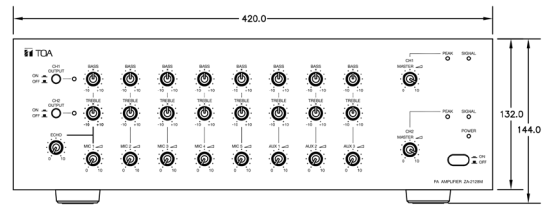

ZA-2128M sangat cocok untuk aplikasi di Masjid, tempat ibadah kantor atau untuk area - area pembagian 2 zona yang terpisah.

Specification

Power Supply	AC: 220V, 50/60Hz; DC: 24V
Power Consumption	AC: 520W (rated output) AC: 286W (operated at EN60065) DC: 20A (rated output)
Frequency Response	50 - 20,000 Hz (± 3 dB)
Distortion	Less than 1% at 1kHz, 1/3 rated power
Input	
MIC 1	Rear 1.0 mV (-60dB*)Balanced 600 Ω , 2 Pole-Phone Jack, Echo
MIC 2	Rear 1.0 mV (-60dB*)Balanced 600 Ω , 2 Pole-Phone Jack
MIC 3	Rear 1.0 mV (-60dB*)Balanced 600 Ω , 2 Pole-Phone Jack
MIC 4	Rear 1.0 mV (-60dB*)Balanced 600 Ω , 2 Pole-Phone Jack
MIC 5	Rear 1.0 mV (-60dB*)Balanced 600 Ω , 2 Pole-Phone Jack
AUX 1	Rear 300 mV (10dB*)Unbalanced 10k Ω , 2 RCA Pin Jack
AUX 2	Rear 300 mV (10dB*)Unbalanced 10k Ω , 2 RCA Pin Jack
AUX 3	Rear 300 mV (10dB*)Unbalanced 10k Ω , 2 RCA Pin Jack
Speaker Ouputs	100V x 2, 4 Ω x 2
PRE AMP OUT	1.0 V (0dB*)Unbalanced 600 Ω x 2, RCA Pin Jack
PWR AMP IN	1.0 V (0dB*)Unbalanced 10k Ω x 2, RCA Pin Jack
REC OUT	1.0 V (0dB*)Unbalanced 600 Ω x 2, RCA Pin Jack
Phantom Power	DC + 21V (MIC1)
Noise Level (S/N)	More than 80dB at All Volume control full CCW More than 50dB at All Volume control full CW
Output Regulation	Less than 3dB no load to full load
Controls (Front)	5 Microphone Gain Controls; 3 AUX Gain Controls; 8 Bass Tone Controls; 8 Treble Tone Controls; 1 Echo Level Controls; 2 Master Controls; 2 Output Channel ON/OFF Switch (CH1, CH2); 1 Power ON/OFF Switch
Tone Controls	Bass : ± 10 dB at 100Hz ; Treble: ± 10 dB at 10kHz
Indicators	2 Led Output CH, 2 LED Signal, 2 LED Peak, 1 LED Power ON
Ambient Temperature	0°C, to +40°C
Dimensions	420(W) x 144(H) x 361(D) in mm
Weight	19.3kg
Finish	Front Panel: Aluminum Painting Gray; Case: Steel Plate, Gray