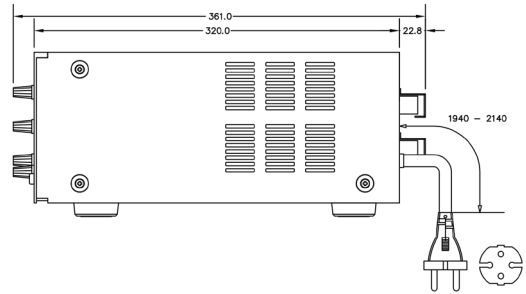

ZA-2128M sangat cocok untuk aplikasi di Masjid, tempat ibadah kantor atau untuk area - area pembagian 2 zona yang terpisah.

Specification

Power Supply	AC: 220V, 50/60Hz; DC: 24V
Power Consumption	AC: 520W (rated output) AC: 286W (operated at EN60065) DC: 20A (rated output)
Frequency Response	50 - 20,000 Hz (± 3 dB)
Distortion	Less than 1% at 1kHz, 1/3 rated power
Input	
MIC 1	Rear 1.0 mV (-60dB*)Balanced 600 Ω , 2 Pole-Phone Jack, Echo
MIC 2	Rear 1.0 mV (-60dB*)Balanced 600 Ω , 2 Pole-Phone Jack
MIC 3	Rear 1.0 mV (-60dB*)Balanced 600 Ω , 2 Pole-Phone Jack
MIC 4	Rear 1.0 mV (-60dB*)Balanced 600 Ω , 2 Pole-Phone Jack
MIC 5	Rear 1.0 mV (-60dB*)Balanced 600 Ω , 2 Pole-Phone Jack
AUX 1	Rear 300 mV (10dB*)Unbalanced 10k Ω , 2 RCA Pin Jack
AUX 2	Rear 300 mV (10dB*)Unbalanced 10k Ω , 2 RCA Pin Jack
AUX 3	Rear 300 mV (10dB*)Unbalanced 10k Ω , 2 RCA Pin Jack
Speaker Ouputs	100V x 2, 4 Ω x 2
PRE AMP OUT	1.0 V (0dB*)Unbalanced 600 Ω x 2, RCA Pin Jack
PWR AMP IN	1.0 V (0dB*)Unbalanced 10k Ω x 2, RCA Pin Jack
REC OUT	1.0 V (0dB*)Unbalanced 600 Ω x 2, RCA Pin Jack
Phantom Power	DC + 21V (MIC1)
Noise Level (S/N)	More than 80dB at All Volume control full CCW More than 50dB at All Volume control full CW
Output Regulation	Less than 3dB no load to full load
Controls (Front)	5 Microphone Gain Controls; 3 AUX Gain Controls; 8 Bass Tone Controls; 8 Treble Tone Controls; 1 Echo Level Controls; 2 Master Controls; 2 Output Channel ON/OFF Switch (CH1, CH2); 1 Power ON/OFF Switch
Tone Controls	Bass : ± 10 dB at 100Hz ; Treble: ± 10 dB at 10kHz
Indicators	2 Led Output CH, 2 LED Signal, 2 LED Peak, 1 LED Power ON
Ambient Temperature	0°C, to +40°C
Dimensions	420(W) x 144(H) x 361(D) in mm
Weight	19.3kg
Finish	Front Panel: Aluminum Painting Gray; Case: Steel Plate, Gray