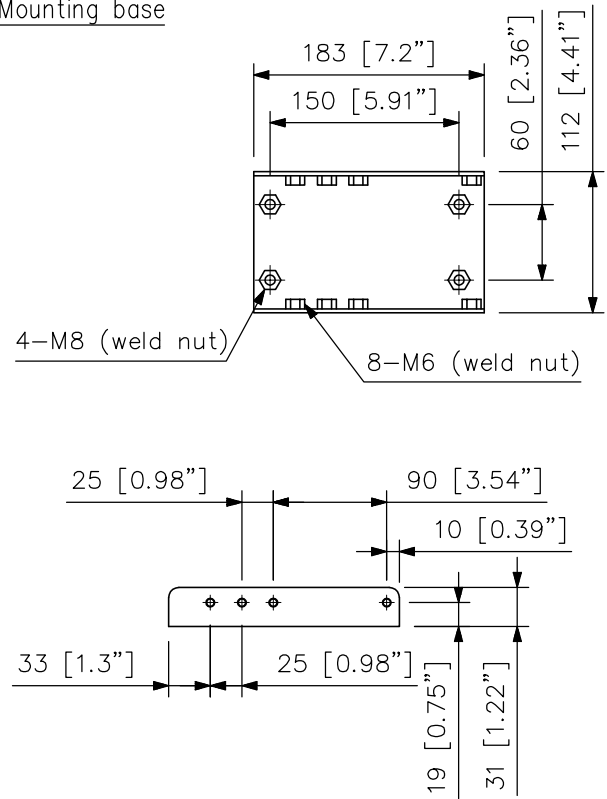

■ APPEARANCE

Angle bracket

Mounting base

Speaker mounting example (scale: 1/15)

Suspending from the ceiling
(only the T-bracket is used)

When installed on a wall

Note: Wires, anchor shackles, and carabiners necessary for hanging are not supplied with the product.

UNIT:mm SCALE:1/6