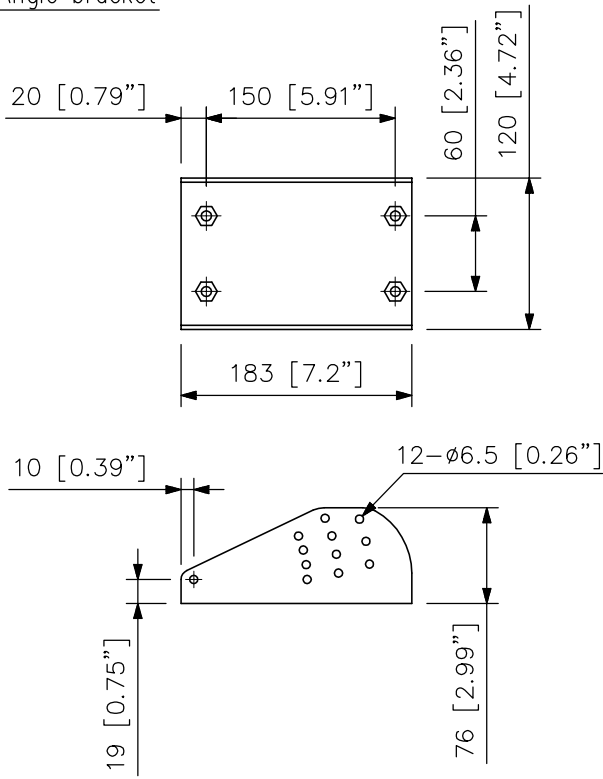

■ APPEARANCE

Angle bracket

Mounting base

Speaker mounting example (scale: 1/15)

Suspending from the ceiling
(only the T-bracket is used)

When installed on a wall

Note: Wires, anchor shackles, and carabiners necessary for hanging are not supplied with the product.

UNIT:mm SCALE:1/6