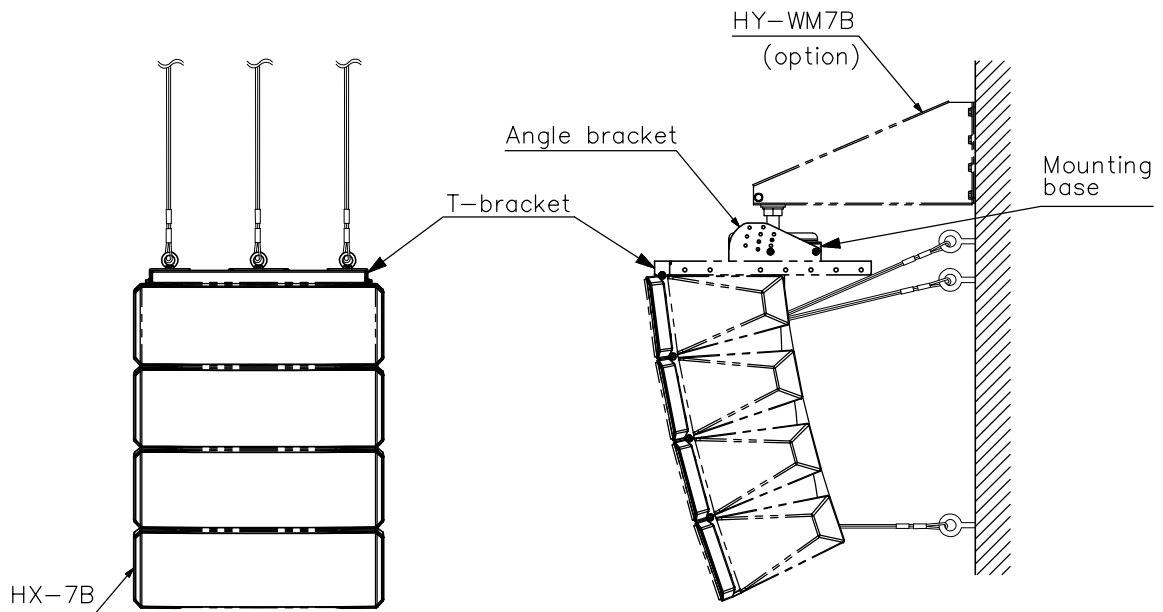

■ APPEARANCE

Angle bracket

Mounting base

Speaker mounting example (scale: 1/15)

Suspending from the ceiling
(only the T-bracket is used)

When installed on a wall

Note: Wires, anchor shackles, and carabiners necessary for hanging are not supplied with the product.

UNIT:mm SCALE:1/6