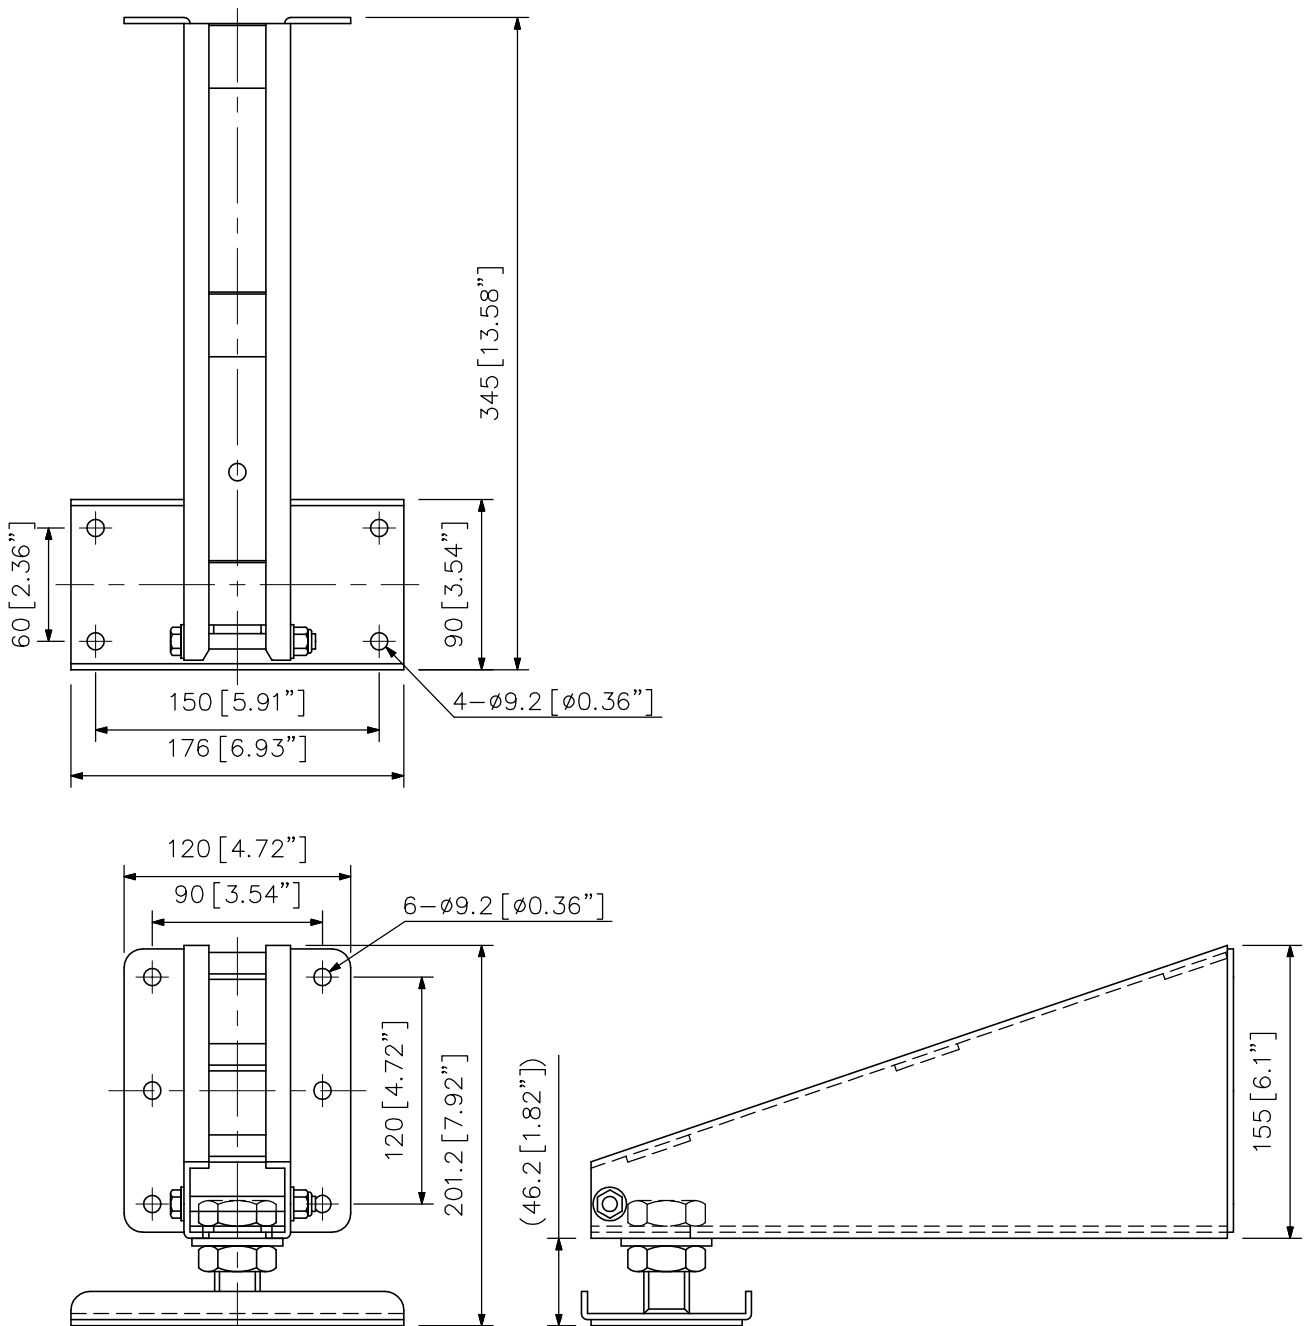

DESCRIPTION

The HY-W0801W Wall Mount Bracket is designed to mount the speaker system on a wall in conjunction with the optional speaker mount bracket.

SPECIFICATIONS

Finish	Rolled steel plate, white, semi-gloss, paint
Maximum Speaker Load	32 kg (70.55 lb)
Weight	4 kg (8.82 lb)
Accessory	Speaker mounting bolt (with washer) 4
Option	Mounting bracket: HY-1200HW, HY-1200VW, HY-1500HW, HY-1500VW
Applicable Speaker (option)	HS-120W, HS-150W, HS-1200WT, HS-1500WT

APPEARANCE

UNIT:mm SCALE:1/4