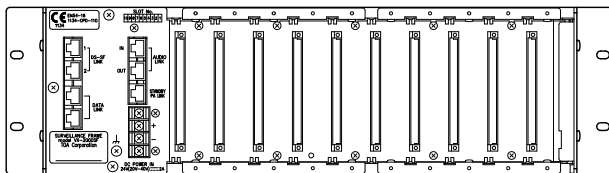

SPECIFICATIONS

* 0 dB = 1 V

Power Source	24 V DC (operating range: 20 – 40 V DC) M3.5 screw terminal, distance between barriers: 8.8 mm
Current Consumption	2 A or less (40 V DC)
Number of Module Slot	10, usable modules: VX-200SZ, VX-200SZ-2, VX-200SP, VX-200SP-2, VX-200SI, VX-200SO
Frequency Response	20 Hz – 20 kHz
Signal to Noise Ratio	60 dB or more
Distortion	0.5 % or less
Cross Talk	-60 dB or less (1 kHz, 0 dB*)
Audio Link Input/Output	Number of audio buses: 4 0 dB*, electronically balanced, RJ45 female connector Twisted-pair straight cable (TIA/EIA-568A standard)
Standby Amplifier Link	RJ45 female connector for connecting the VP-2064, VP-2122, VP-2241, VP-2421 Power Amplifier. Twisted-pair straight cable (TIA/EIA-568A standard)
Communication System	VX-2000, VX-2000SF: RJ45 female connector × 2, LONWORKS RS-485 VX-2000DS: RJ45 female connector × 2, Twisted-pair straight cable (TIA/EIA-568A standard)
Operating Temperature	0 °C to +40 °C
Finish	Panel: Surface-treated steel plate, black, 30% gloss, paint
Dimensions	482 (W) × 132.6 (H) × 337 (D) mm
Weight	5.6 kg
Accessory	Rack mounting screw.....4, Fiber washer.....4, Blank panel.....9, Rack mounting bracket (preinstalled on the unit) .....2, Standby amp. cable (3 m) .....1, Blank panel mounting screw.....18
Option	Isolation transformer: IT-450 (audio link output)

APPEARANCE

Note: LONWORKS is a trademark of Echelon Corporation.

Rear View