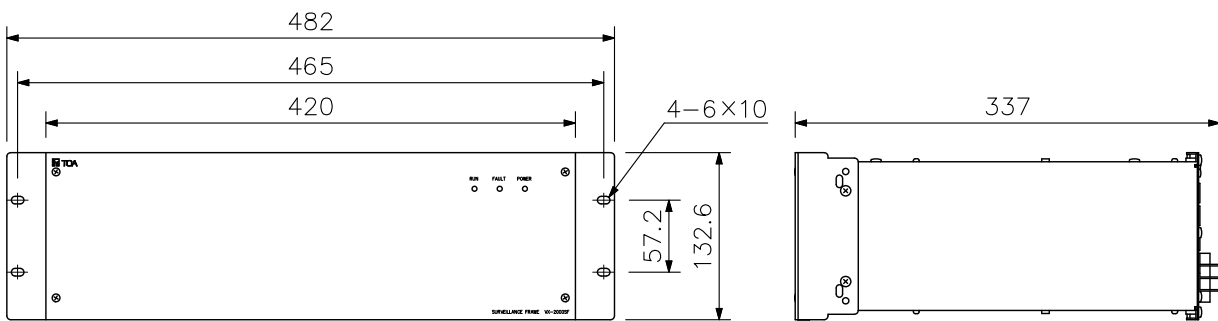

SPECIFICATIONS

* 0 dB = 1 V

Power Source	24 V DC (operating range: 20 – 40 V DC) M3.5 screw terminal, distance between barriers: 8.8 mm
Current Consumption	2 A or less (40 V DC)
Number of Module Slot	10, usable modules: VX-200SZ, VX-200SZ-2, VX-200SP, VX-200SP-2, VX-200SI, VX-200SO
Frequency Response	20 Hz – 20 kHz
Signal to Noise Ratio	60 dB or more
Distortion	0.5 % or less
Cross Talk	-60 dB or less (1 kHz, 0 dB*)
Audio Link Input/Output	Number of audio buses: 4 0 dB*, electronically balanced, RJ45 female connector Twisted-pair straight cable (TIA/EIA-568A standard)
Standby Amplifier Link	RJ45 female connector for connecting the VP-2064, VP-2122, VP-2241, VP-2421 Power Amplifier. Twisted-pair straight cable (TIA/EIA-568A standard)
Communication System	VX-2000, VX-2000SF: RJ45 female connector × 2, LONWORKS RS-485 VX-2000DS: RJ45 female connector × 2, Twisted-pair straight cable (TIA/EIA-568A standard)
Operating Temperature	0 °C to +40 °C
Finish	Panel: Surface-treated steel plate, black, 30% gloss, paint
Dimensions	482 (W) × 132.6 (H) × 337 (D) mm
Weight	5.6 kg
Accessory	Rack mounting screw.....4, Fiber washer.....4, Blank panel.....9, Rack mounting bracket (preinstalled on the unit)2, Standby amp. cable (3 m)1, Blank panel mounting screw.....18
Option	Isolation transformer: IT-450 (audio link output)

APPEARANCE

Note: LONWORKS is a trademark of Echelon Corporation.

Rear View

Front View

Side View

Front view without front panel

UNIT:mm SCALE:1/6