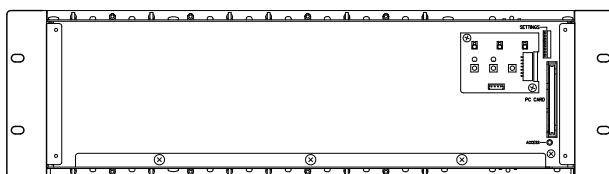

SPECIFICATIONS

* 0 dB = 1 V

Power Source	24 V DC (operating range: 20 – 40 V DC) M3.5 screw terminal, distance between barriers: 8.8 mm
Current Consumption	2 A or less (40 V DC)
Number of Module Slot	10, usable modules: VX-200SZ, VX-200SZ-2, VX-200SP, VX-200SP-2, VX-200SI, VX-200SO
Frequency Response	20 Hz – 20 kHz
Signal to Noise Ratio	60 dB or more
Distortion	0.5 % or less
Cross Talk	-60 dB or less (1 kHz, 0 dB*)
Audio Link Input/Output	Number of audio buses: 4 0 dB*, electronically balanced, RJ45 female connector Twisted-pair straight cable (TIA/EIA-568A standard)
Standby Amplifier Link	RJ45 female connector for connecting the VP-2064, VP-2122, VP-2241, VP-2421 Power Amplifier. Twisted-pair straight cable (TIA/EIA-568A standard)
Communication System	VX-2000, VX-2000SF: RJ45 female connector × 2, LONWORKS RS-485 VX-2000DS: RJ45 female connector × 2, Twisted-pair straight cable (TIA/EIA-568A standard)
Operating Temperature	0 °C to +40 °C
Finish	Panel: Surface-treated steel plate, black, 30% gloss, paint
Dimensions	482 (W) × 132.6 (H) × 337 (D) mm
Weight	5.6 kg
Accessory	Rack mounting screw.....4, Fiber washer.....4, Blank panel.....9, Rack mounting bracket (preinstalled on the unit)2, Standby amp. cable (3 m)1, Blank panel mounting screw.....18
Option	Isolation transformer: IT-450 (audio link output)

APPEARANCE

Note: LONWORKS is a trademark of Echelon Corporation.

Rear View

Front View

Side View

Front view without front panel

UNIT:mm SCALE:1/6