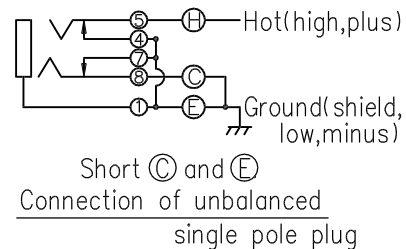

■ SPECIFICATIONS

Jack	Double pole jack
Usable Cable	Microphone vinyl cable with sectional area of 0.75 ~ 2.0 mm ²
Usable Plate	YP-1AF
Usable Plug	Single or double pole plug
Finish	Cover : ABS resin (off white) Frame : Steel plate (t1.2)
Dimensions(WXHXD)	45(1.77") × 110(4.33") × 48.1(1.89") mm
Weight	750 g (1.65 lb.)
Accessory	Screw M4 × 35.....2

※When routing a power or speaker line and a microphone line through the same electric box, provide a barrier between the two for insulation.

※For cables with sectional area of under 0.75 mm², fold back their cores to increase the sectional area before making a connection.

UNIT: mm SCALE: 1/2