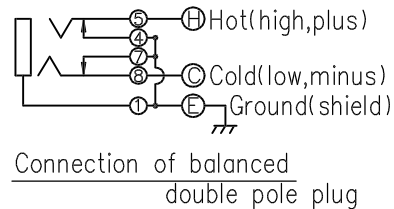

■ SPECIFICATIONS

Jack	Double pole jack
Usable Cable	Microphone vinyl cable with sectional area of 0.75 ~ 2.0 mm ²
Usable Plate	YP-1AF
Usable Plug	Single or double pole plug
Finish	Cover : ABS resin (off white) Frame : Steel plate (t1.2)
Dimensions(WXHXD)	45(1.77") × 110(4.33") × 48.1(1.89") mm
Weight	750 g (1.65 lb.)
Accessory	Screw M4 × 35.....2

※When routing a power or speaker line and a microphone line through the same electric box, provide a barrier between the two for insulation.

※For cables with sectional area of under 0.75 mm², fold back their cores to increase the sectional area before making a connection.

※H(hot), C(cold), and E(ground) are shorted. Therefore, mixers or amplifiers using phantom power cannot be used.

■ APPEARANCE

If the opening is too small or too large, the YM-1J cannot be mounted in the wall. Be sure to make an opening with dimensions given above when mounting.