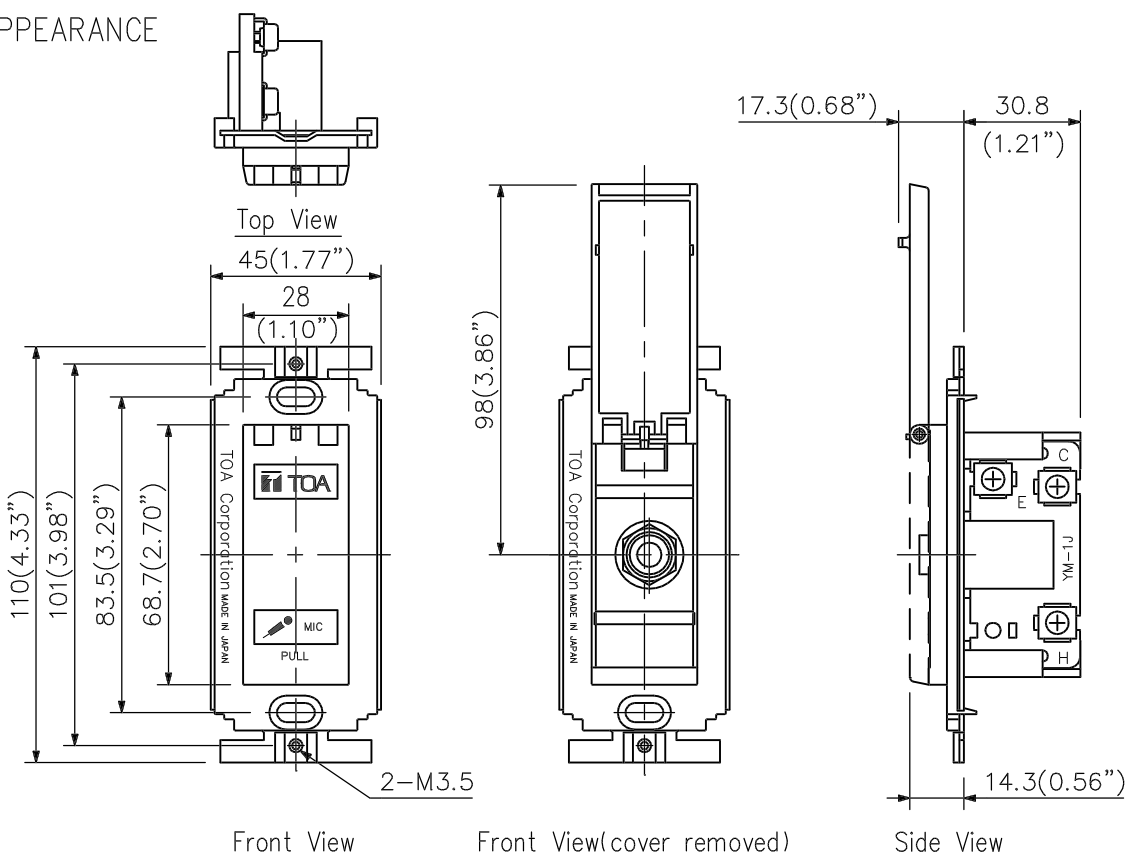

■ SPECIFICATIONS

Jack	Double pole jack
Usable Cable	Microphone vinyl cable with sectional area of 0.75 ~ 2.0 mm ²
Usable Plate	YP-1AF
Usable Plug	Single or double pole plug
Finish	Cover : ABS resin (off white) Frame : Steel plate (t1.2)
Dimensions(WXHXD)	45(1.77") × 110(4.33") × 48.1(1.89") mm
Weight	750 g (1.65 lb.)
Accessory	Screw M4 × 35.....2

※When routing a power or speaker line and a microphone line through the same electric box, provide a barrier between the two for insulation.

※For cables with sectional area of under 0.75 mm², fold back their cores to increase the sectional area before making a connection.

※H(hot), C(cold), and E(ground) are shorted. Therefore, mixers or amplifiers using phantom power cannot be used.

■ APPEARANCE

If the opening is too small or too large, the YM-1J cannot be mounted in the wall. Be sure to make an opening with dimensions given above when mounting.

UNIT: mm SCALE: 1/2