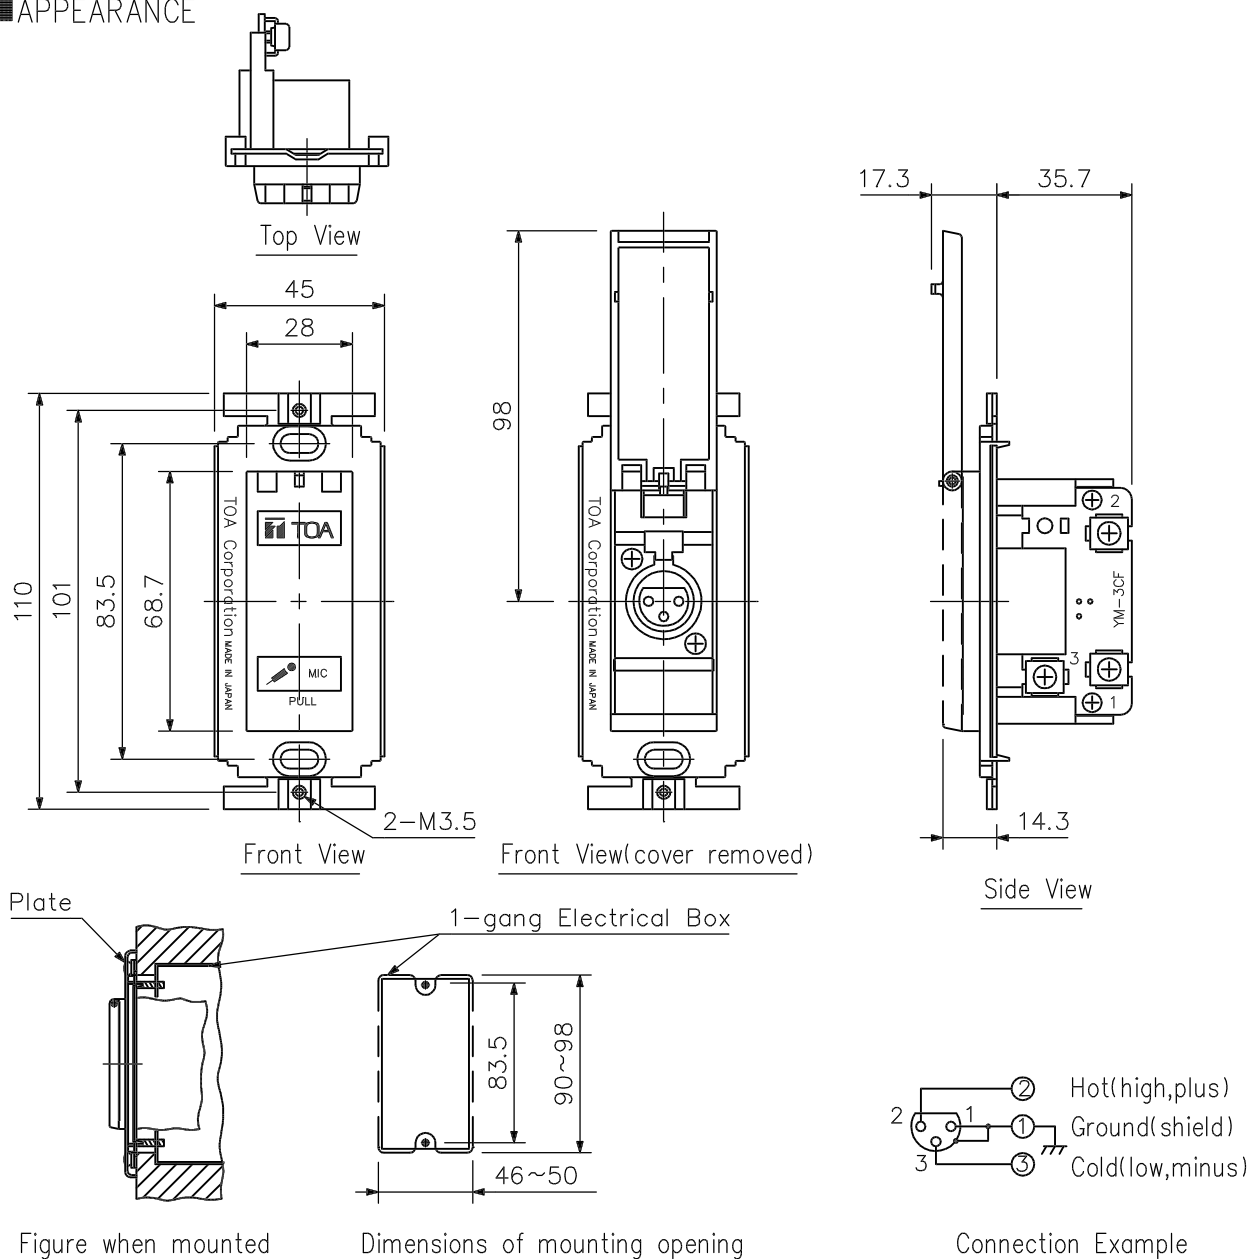

■SPECIFICATIONS

Connector	XLM-3-31PCH-R
Current Capacity	3 A (AC)
Usable Cable	Microphone vinyl cable with sectional area of 0.75 ~ 2.0 mm ²
Usable Plate	YP-1AF
Usable Plug	XLR-3-12C
Finish	Cover : ABS resin (off white) Frame : Steel plate (t=1.2)
Dimensions	45 (W) × 110 (H) × 53 (D) mm
Weight	95 g
Accessory	Screw M4 × 35.....2

※When routing a power or speaker line and a microphone line through the same electric box, provide a barrier between the two for insulation.

※For cables with sectional area of under 0.75 mm², fold back their cores to increase the sectional area before making a connection.

■APPEARANCE

Figure when mounted

Dimensions of mounting opening

Connection Example

If the opening is too small or too large, the YM-3CF cannot be mounted in the wall. Be sure to make an opening with dimensions given above when mounting.

UNIT:mm SCALE:1/2