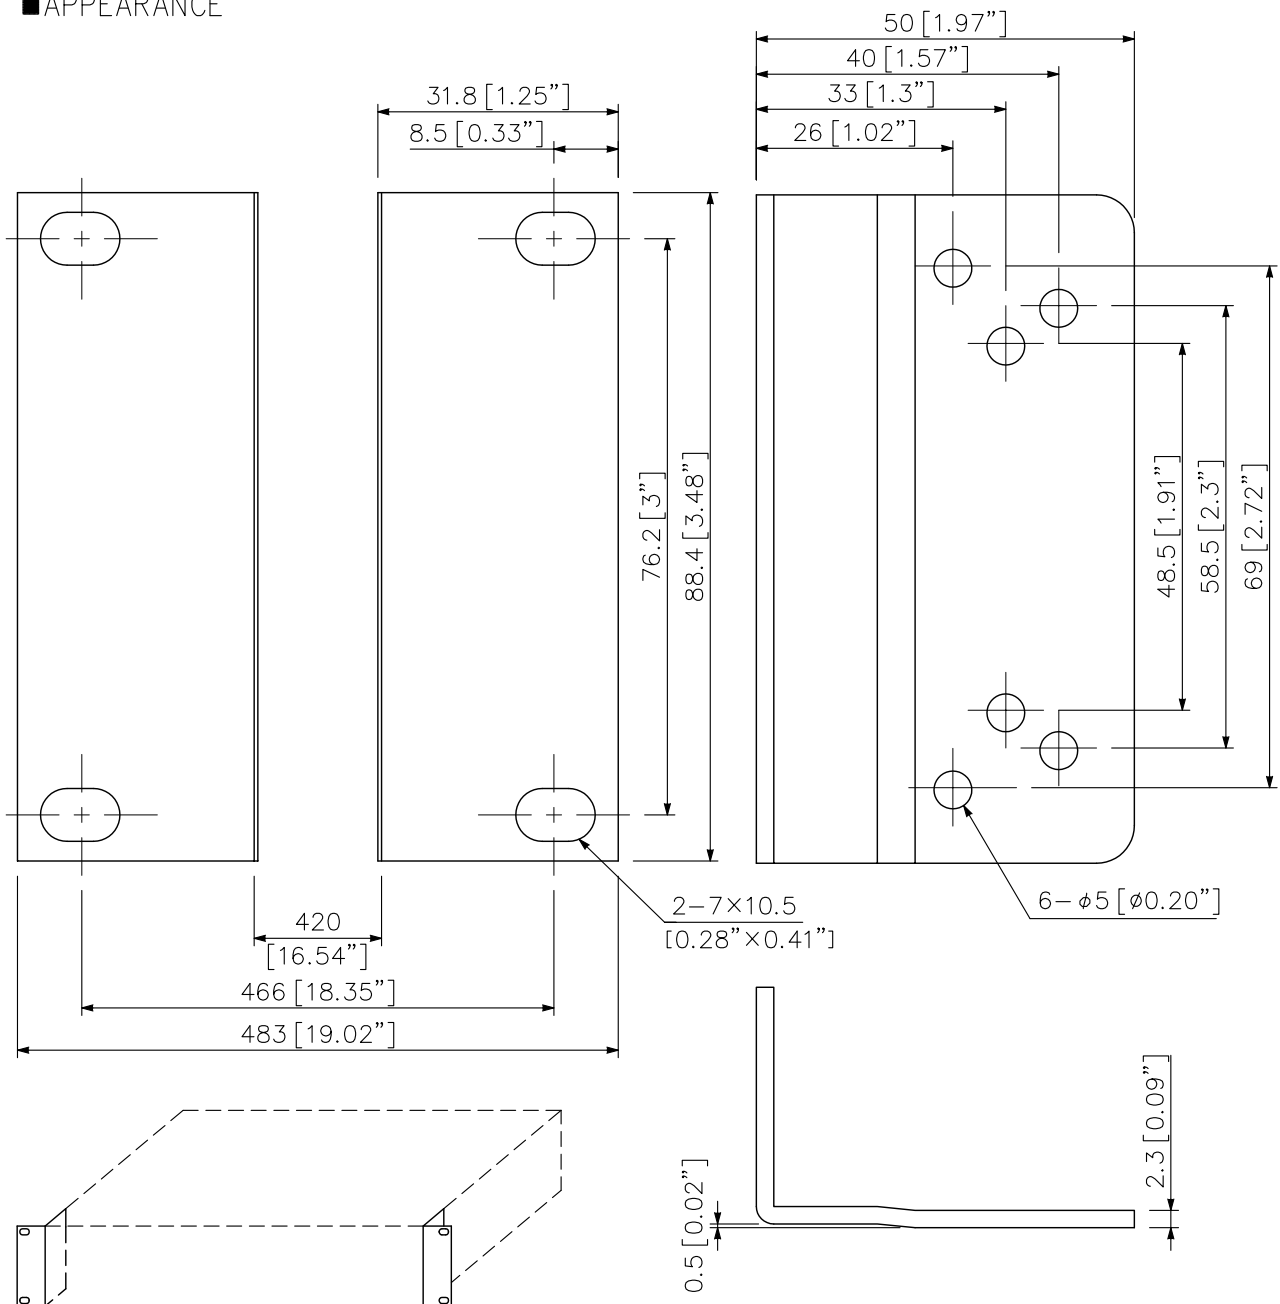

### DESCRIPTION

The MB-23B bracket is used to mount a two-unit size component that is 420 mm (16.54") in width in a component rack.

### SPECIFICATIONS

Color	Black
Weight	0.21 kg (0.46 lb)
Accessories	Binding head screw M4.....4 Flat washer 4.....4 S tight M5 screw.....4 Fiber washer 5.....4

### APPEARANCE

UNIT:mm SCALE:1/1