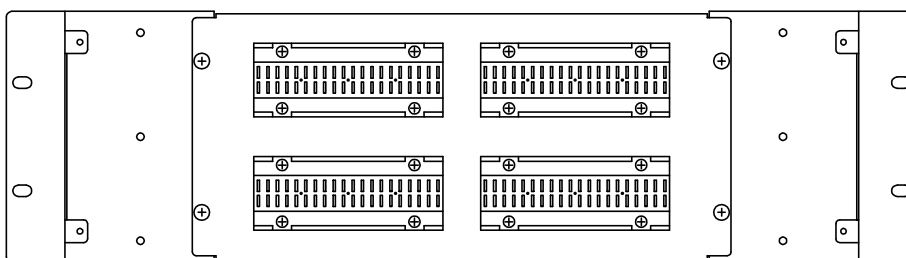

DESCRIPTION

The E-7000TB is a rack mountable terminal board designed exclusively for use with the N-8000 Packet Intercom System (IP network compatible intercom). Up to 40 stations can be connected to the E-7000TB.

SPECIFICATIONS

Line Capacity	80 (40 lines)
Line Connection Terminal	Clip terminal
Finish	Panel: Surface-treated steel plate, black, 30% gloss
Dimensions	482 (W) x 132.6 (H) x 108.8 (D) mm
Weight	2.5 kg
Accessory	Rack mounting screw $\times$ 4, Fiber washer $\times$ 4, Name plate $\times$ 4, Cord clamp $\times$ 6

APPEARANCE

Rear View

Top View

Front View

Side View

Front view without front panel

UNIT:mm SCALE:1/4