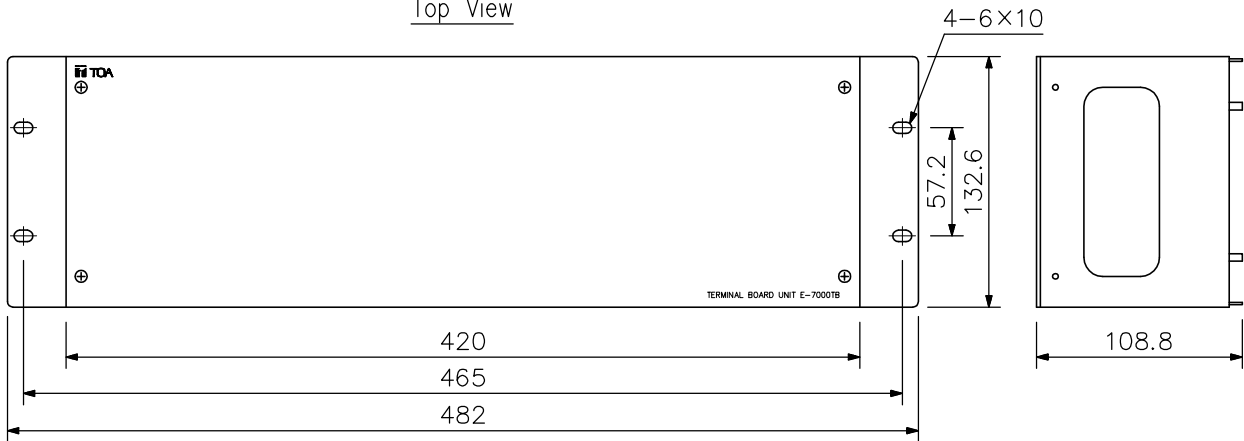

DESCRIPTION

The E-7000TB is a rack mountable terminal board designed exclusively for use with the N-8000 Packet Intercom System (IP network compatible intercom). Up to 40 stations can be connected to the E-7000TB.

SPECIFICATIONS

Line Capacity	80 (40 lines)
Line Connection Terminal	Clip terminal
Finish	Panel: Surface-treated steel plate, black, 30% gloss
Dimensions	482 (W) x 132.6 (H) x 108.8 (D) mm
Weight	2.5 kg
Accessory	Rack mounting screw $\times$ 4, Fiber washer $\times$ 4, Name plate $\times$ 4, Cord clamp $\times$ 6

APPEARANCE

Rear View

Top View

Front View

Side View

Front view without front panel

UNIT:mm SCALE:1/4