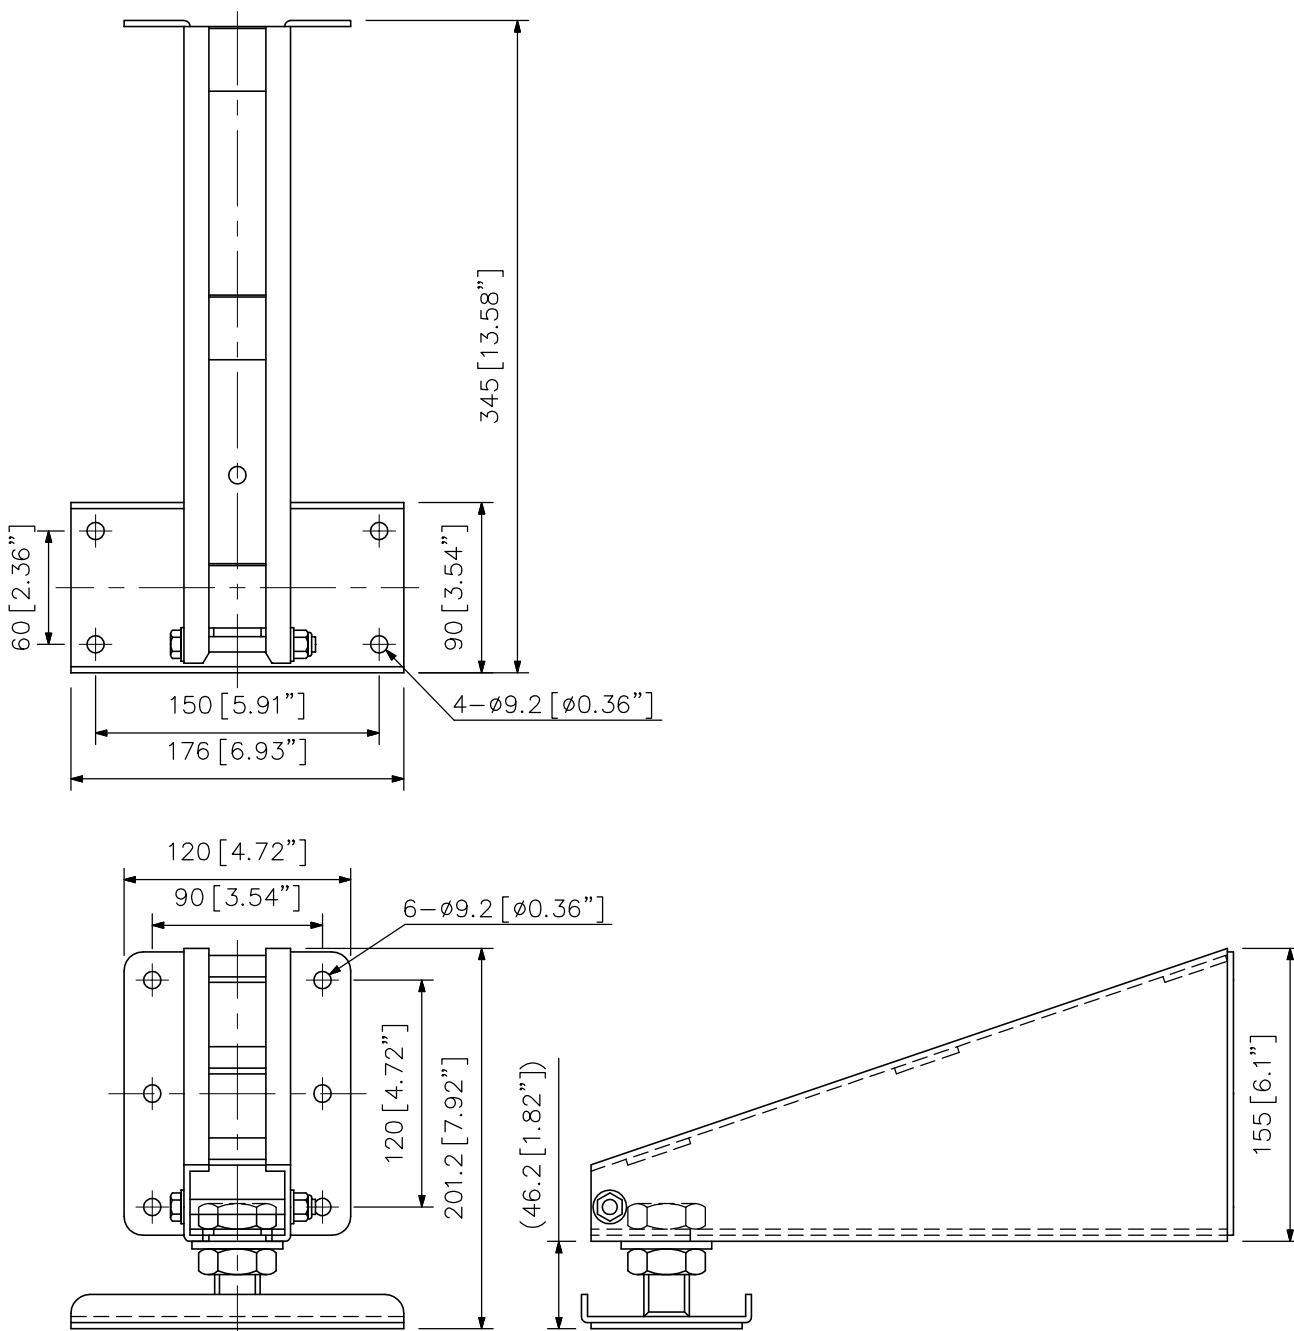

DESCRIPTION

The HY-W0801 Wall Mount Bracket is designed to mount the speaker system on a wall in conjunction with the optional speaker mount bracket.

SPECIFICATIONS

Finish	Rolled steel plate, black, semi-gloss, paint
Maximum Speaker Load	32 kg (70.55 lb)
Weight	4 kg (8.82 lb)
Accessory	Speaker mounting bolt (with washer) 4
Option	Mounting bracket: HY-0851ST, HY-0852ST, HY-1200HB, HY-1200VB, HY-1500HB, HY-1500VB
Applicable Speaker (option)	ES-0851, HS-120B, HS-150B, HS-1200BT, HS-1500BT

APPEARANCE

UNIT:mm SCALE:1/4