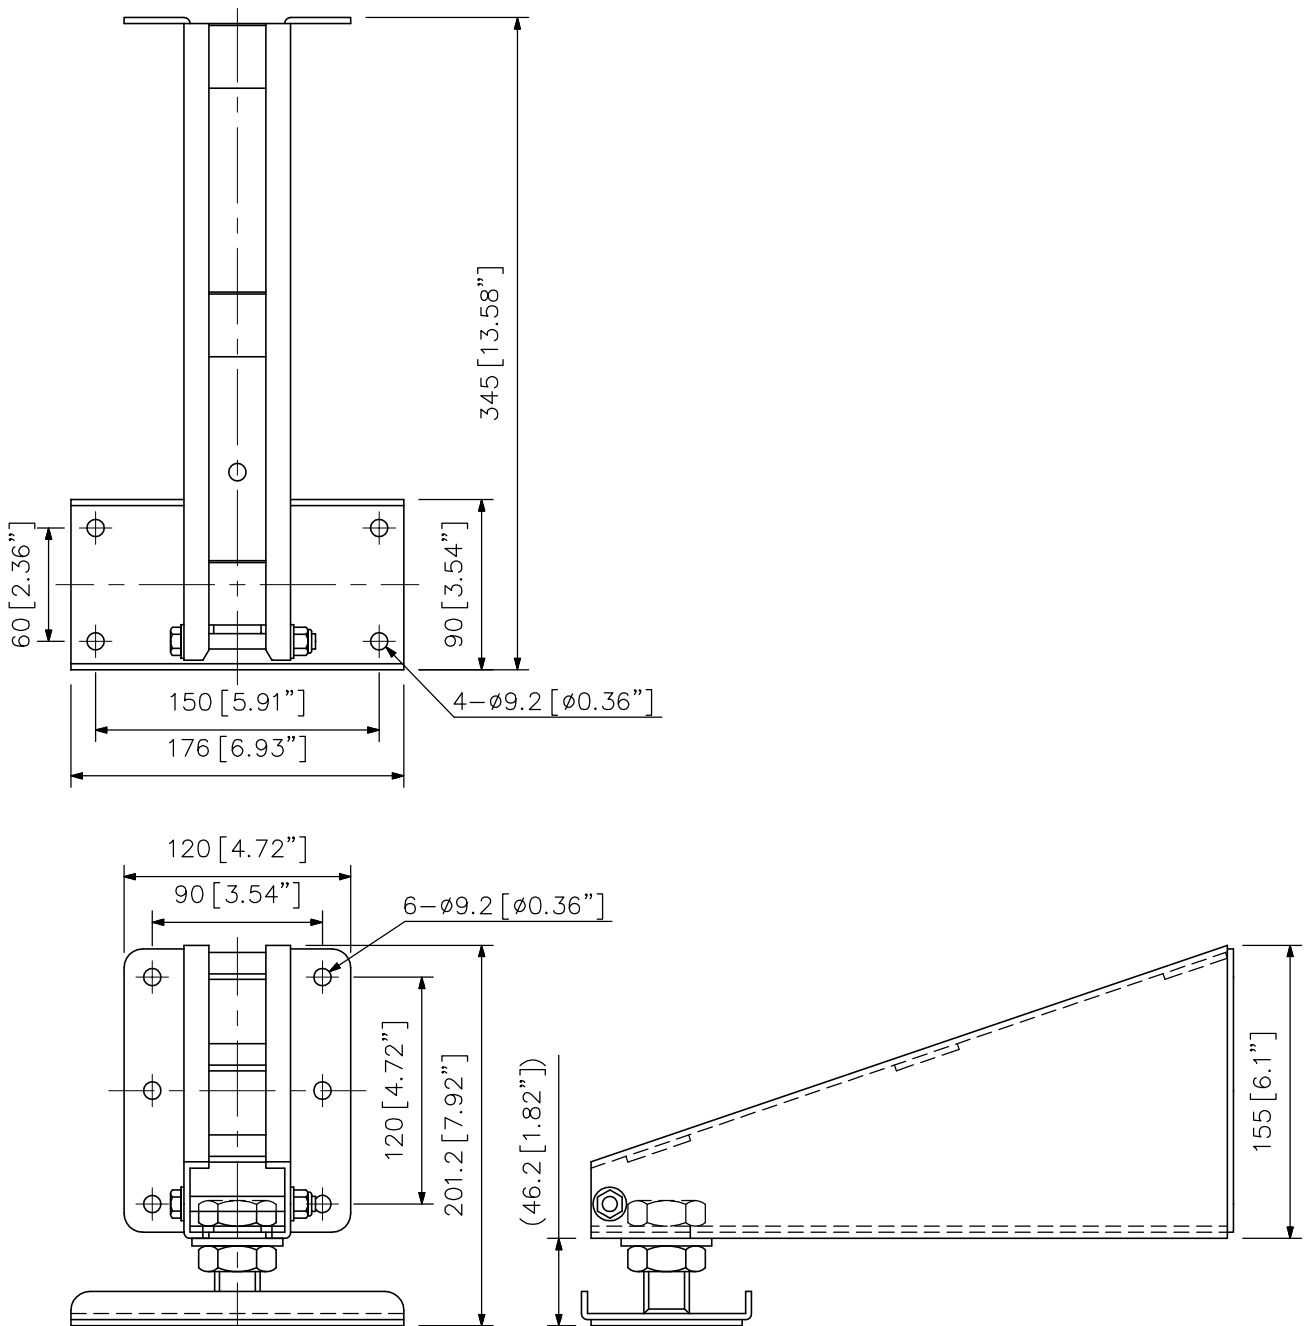

## DESCRIPTION

The HY-W0801W Wall Mount Bracket is designed to mount the speaker system on a wall in conjunction with the optional speaker mount bracket.

## SPECIFICATIONS

Finish	Rolled steel plate, white, semi-gloss, paint
Maximum Speaker Load	32 kg (70.55 lb)
Weight	4 kg (8.82 lb)
Accessory	Speaker mounting bolt (with washer) ..... 4
Option	Mounting bracket: HY-1200HW, HY-1200VW, HY-1500HW, HY-1500VW
Applicable Speaker (option)	HS-120W, HS-150W, HS-1200WT, HS-1500WT

## APPEARANCE

UNIT:mm SCALE:1/4